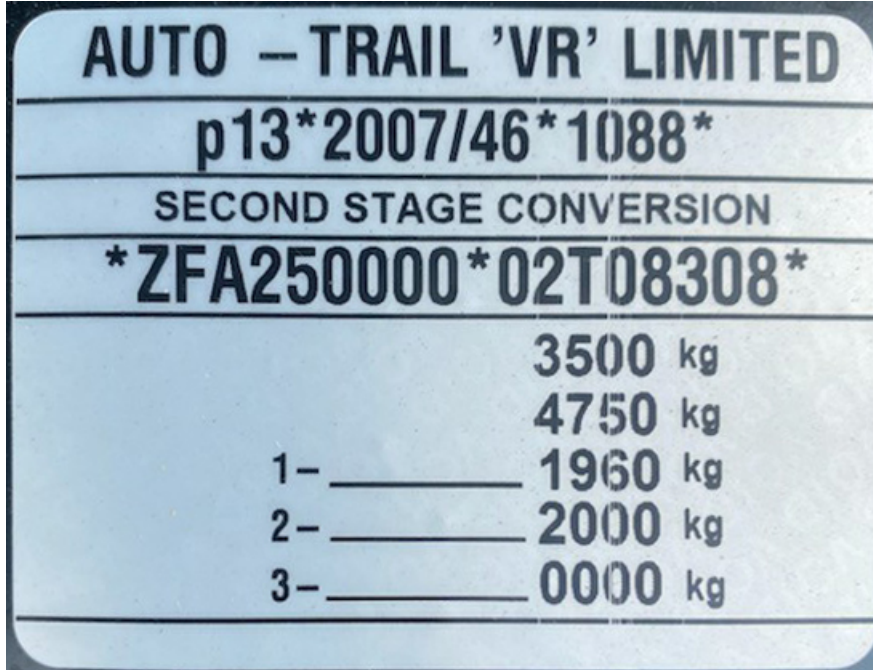

Correct as at 16th May 2026. It may be superseded at any time.

Extract taken from: Entry certification > Reference materials > Sample provisional UK type approval plate

## 84 Sample provisional UK type approval plate

### Provisional UK type approval plate

Page added 2 November 2021 (see [details](#))