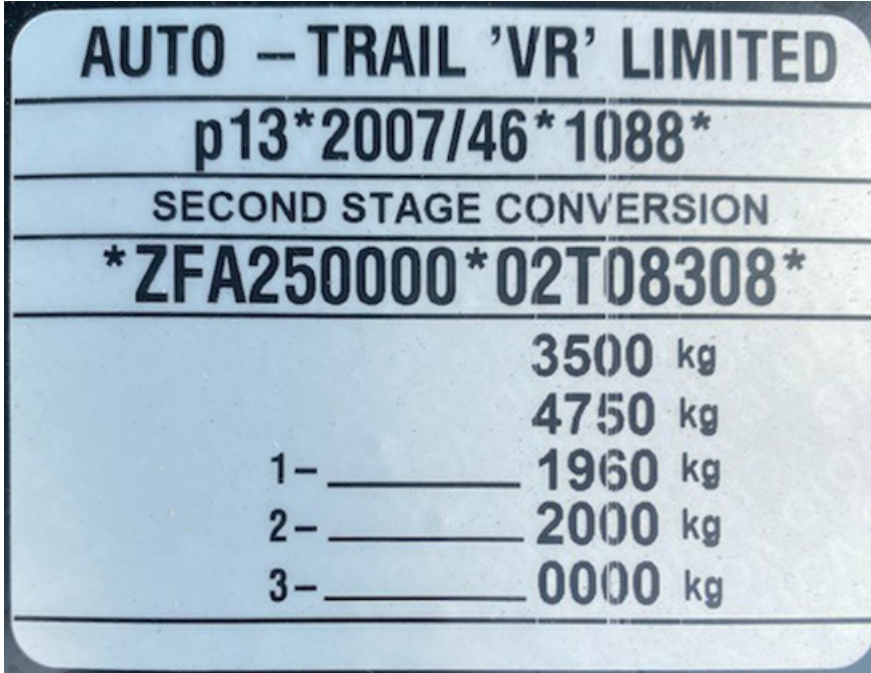

Correct as at 5th June 2026. It may be superseded at any time.

Extract taken from: Entry certification > Reference materials > Sample provisional UK type approval plate

84 Sample provisional UK type approval plate

Provisional UK type approval plate

Page added 2 November 2021 (see [details](#))