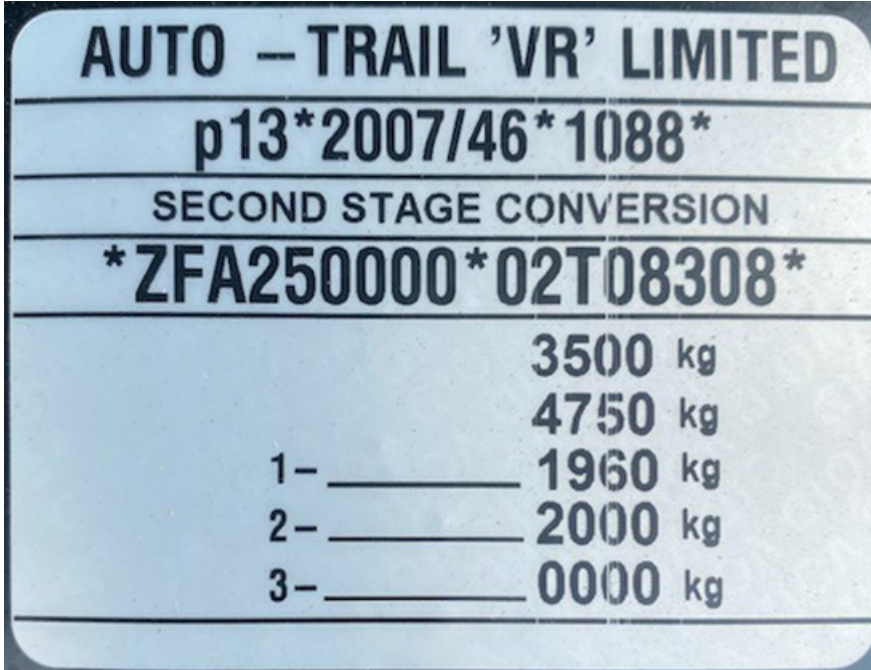

Correct as at 25th June 2026. It may be superseded at any time.

Extract taken from: Entry certification > Reference materials > Sample provisional UK type approval plate

84 Sample provisional UK type approval plate

Provisional UK type approval plate

Page added 2 November 2021 (see [details](#))