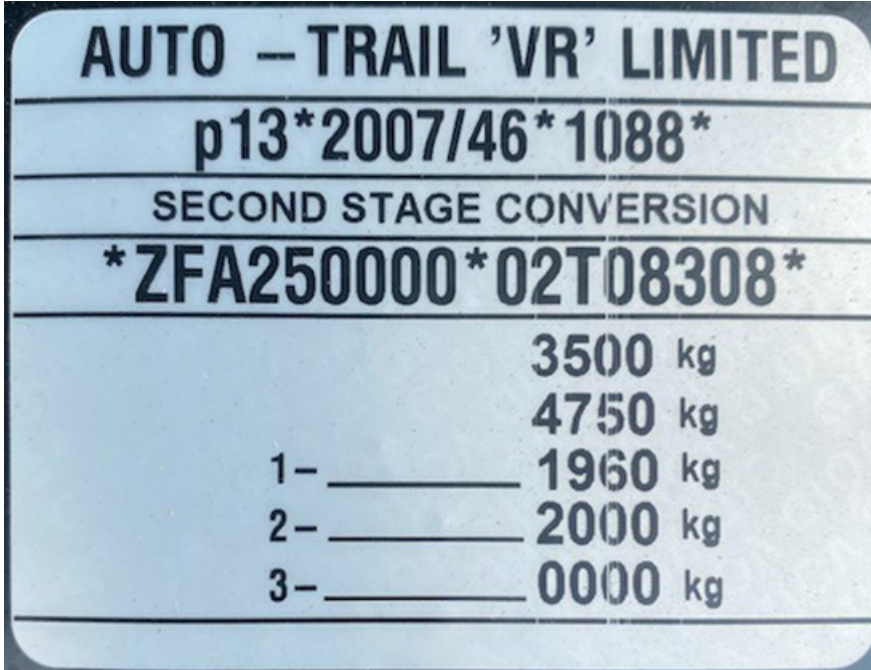

Correct as at 25th April 2026. It may be superseded at any time.

Extract taken from: Entry certification > Reference materials > Sample provisional UK type approval plate

84 Sample provisional UK type approval plate

Provisional UK type approval plate

Page added 2 November 2021 (see [details](#))